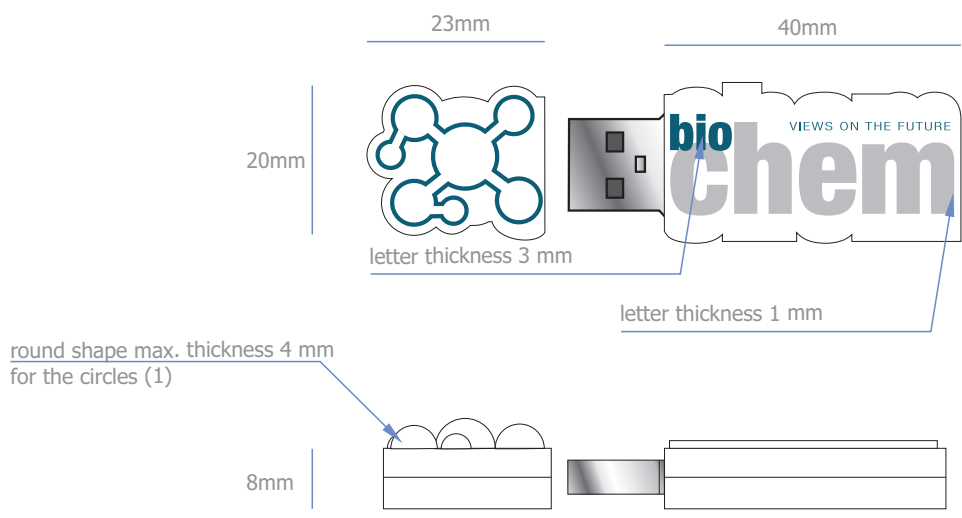

white pantone	blue pantone 294	green pantone 382
---------------	---------------------	----------------------

Original logo

Original logo

white pantone	blue pantone 3025	grey pantone 429
---------------	----------------------	---------------------

Original logo

pantone white	pantone black	pantone 7489	pantone 300	pantone 278
---------------	---------------	--------------	-------------	-------------

scale 1:1

COSTUMER LOGO
IN RELIEF

37mm

37mm

20,5mm

36,5mm

this part should have some volume

10mm

this part should have some volume

this part should have some volume

355C

YELLOW C

Mould line colour : PMS 355C

scale 1:1

 187C	 102C	 304C	 131C
---	---	---	---

Mould line colour : PMS187C & 102C

Chip casing

All sizes in Mm

Chip casing inside of the maximum size for your customized USB