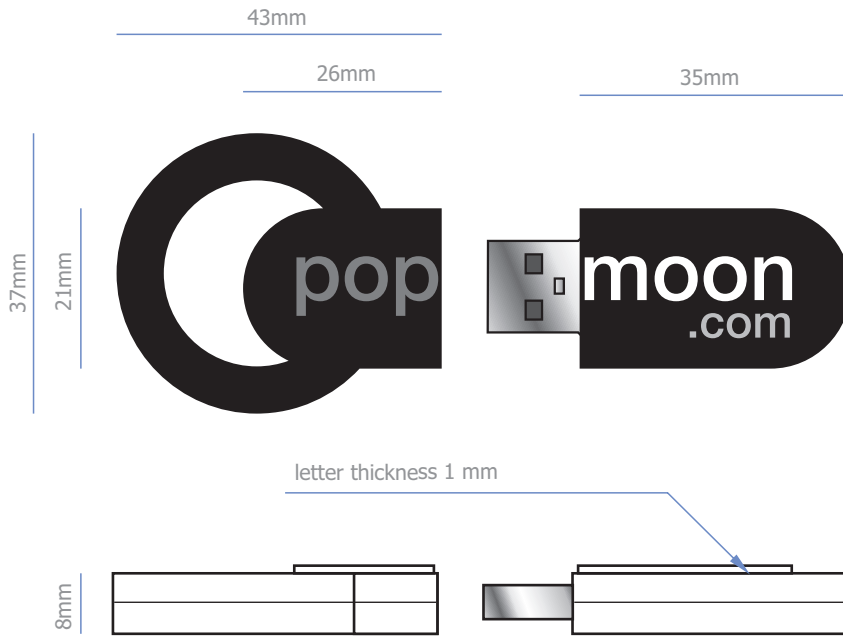

white pantone	blue pantone 294	green pantone 382
---------------	---------------------	----------------------

Original logo

Original logo

white pantone	blue pantone 3025	grey pantone 429
---------------	----------------------	---------------------

Original logo

pantone white	pantone black	pantone 7489	pantone 300	pantone 278
---------------	---------------	--------------	-------------	-------------

scale 1:1

COSTUMER LOGO
IN RELIEF

37mm

37mm

20,5mm

36,5mm

this part should have some volume

10mm

this part should have some volume

this part should have some volume

355C

YELLOW C

Mould line colour : PMS 355C

scale 1:1

 187C	 102C	 304C	 131C
---	---	---	---

Mould line colour : PMS187C & 102C

Chip casing

All sizes in Mm

Chip casing inside of the maximum size for your customized USB