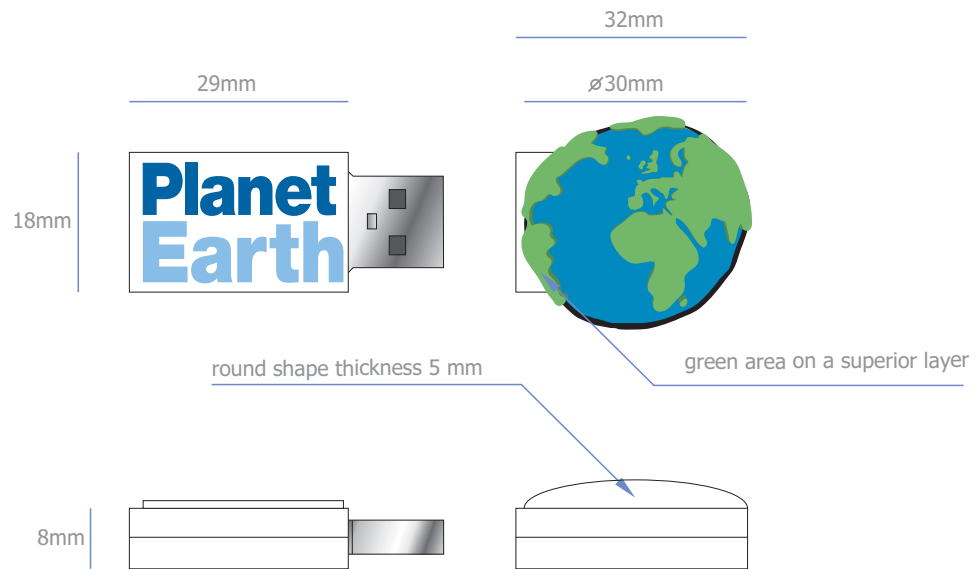

white pantone	blue pantone 294	green pantone 382
---------------	---------------------	----------------------

Original logo

Original logo

white pantone	blue pantone 3025	grey pantone 429
---------------	----------------------	---------------------

Original logo

pantone white	pantone black	pantone 7489	pantone 300	pantone 278
---------------	---------------	--------------	-------------	-------------

scale 1:1

COSTUMER LOGO
IN RELIEF

37mm

37mm

20,5mm

36,5mm

this part should have some volume

10mm

this part should have some volume

this part should have some volume

355C

YELLOW C

Mould line colour : PMS 355C

scale 1:1

 187C	 102C	 304C	 131C
---	---	---	---

Mould line colour : PMS187C & 102C

Chip casing

All sizes in Mm

Chip casing inside of the maximum size for your customized USB