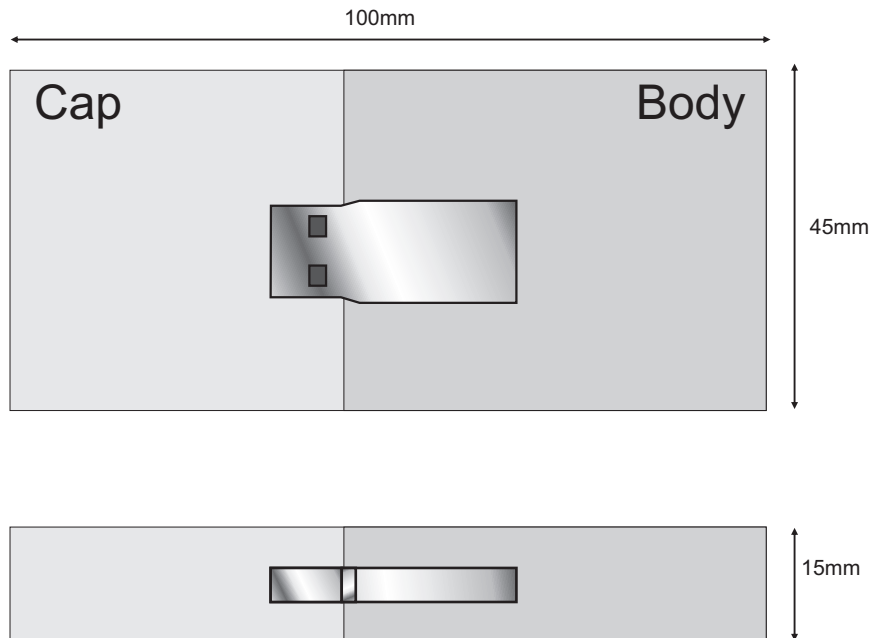

Original logo

pantone white	pantone black	pantone 7489	pantone 300	pantone 278
---------------	---------------	--------------	-------------	-------------

scale 1:1

COSTUMER LOGO
IN RELIEF

37mm

37mm

20,5mm

36,5mm

this part should have some volume

10mm

this part should have some volume

this part should have some volume

355C

YELLOW C

Mould line colour : PMS 355C

scale 1:1

 187C	 102C	 304C	 131C
---	---	---	---

Mould line colour : PMS187C & 102C

Chip casing

All sizes in Mm

Chip casing inside of the maximum size for your customized USB