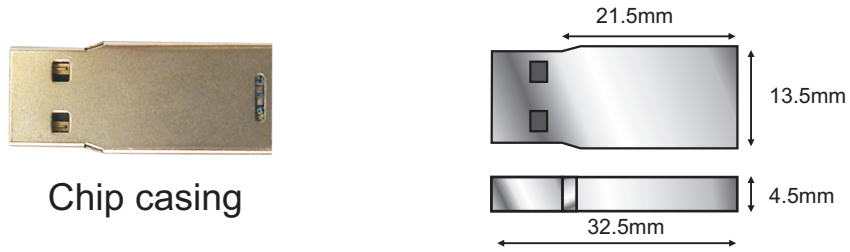

Original logo

pantone white	pantone black	pantone 7489	pantone 300	pantone 278
---------------	---------------	--------------	-------------	-------------

scale 1:1

COSTUMER LOGO
IN RELIEF

37mm

37mm

20,5mm

36,5mm

this part should have some volume

10mm

this part should have some volume

this part should have some volume

355C

YELLOW C

Mould line colour : PMS 355C

scale 1:1

 187C	 102C	 304C	 131C
---	---	---	---

Mould line colour : PMS187C & 102C

Chip casing

All sizes in Mm

Chip casing inside of the maximum size for your customized USB